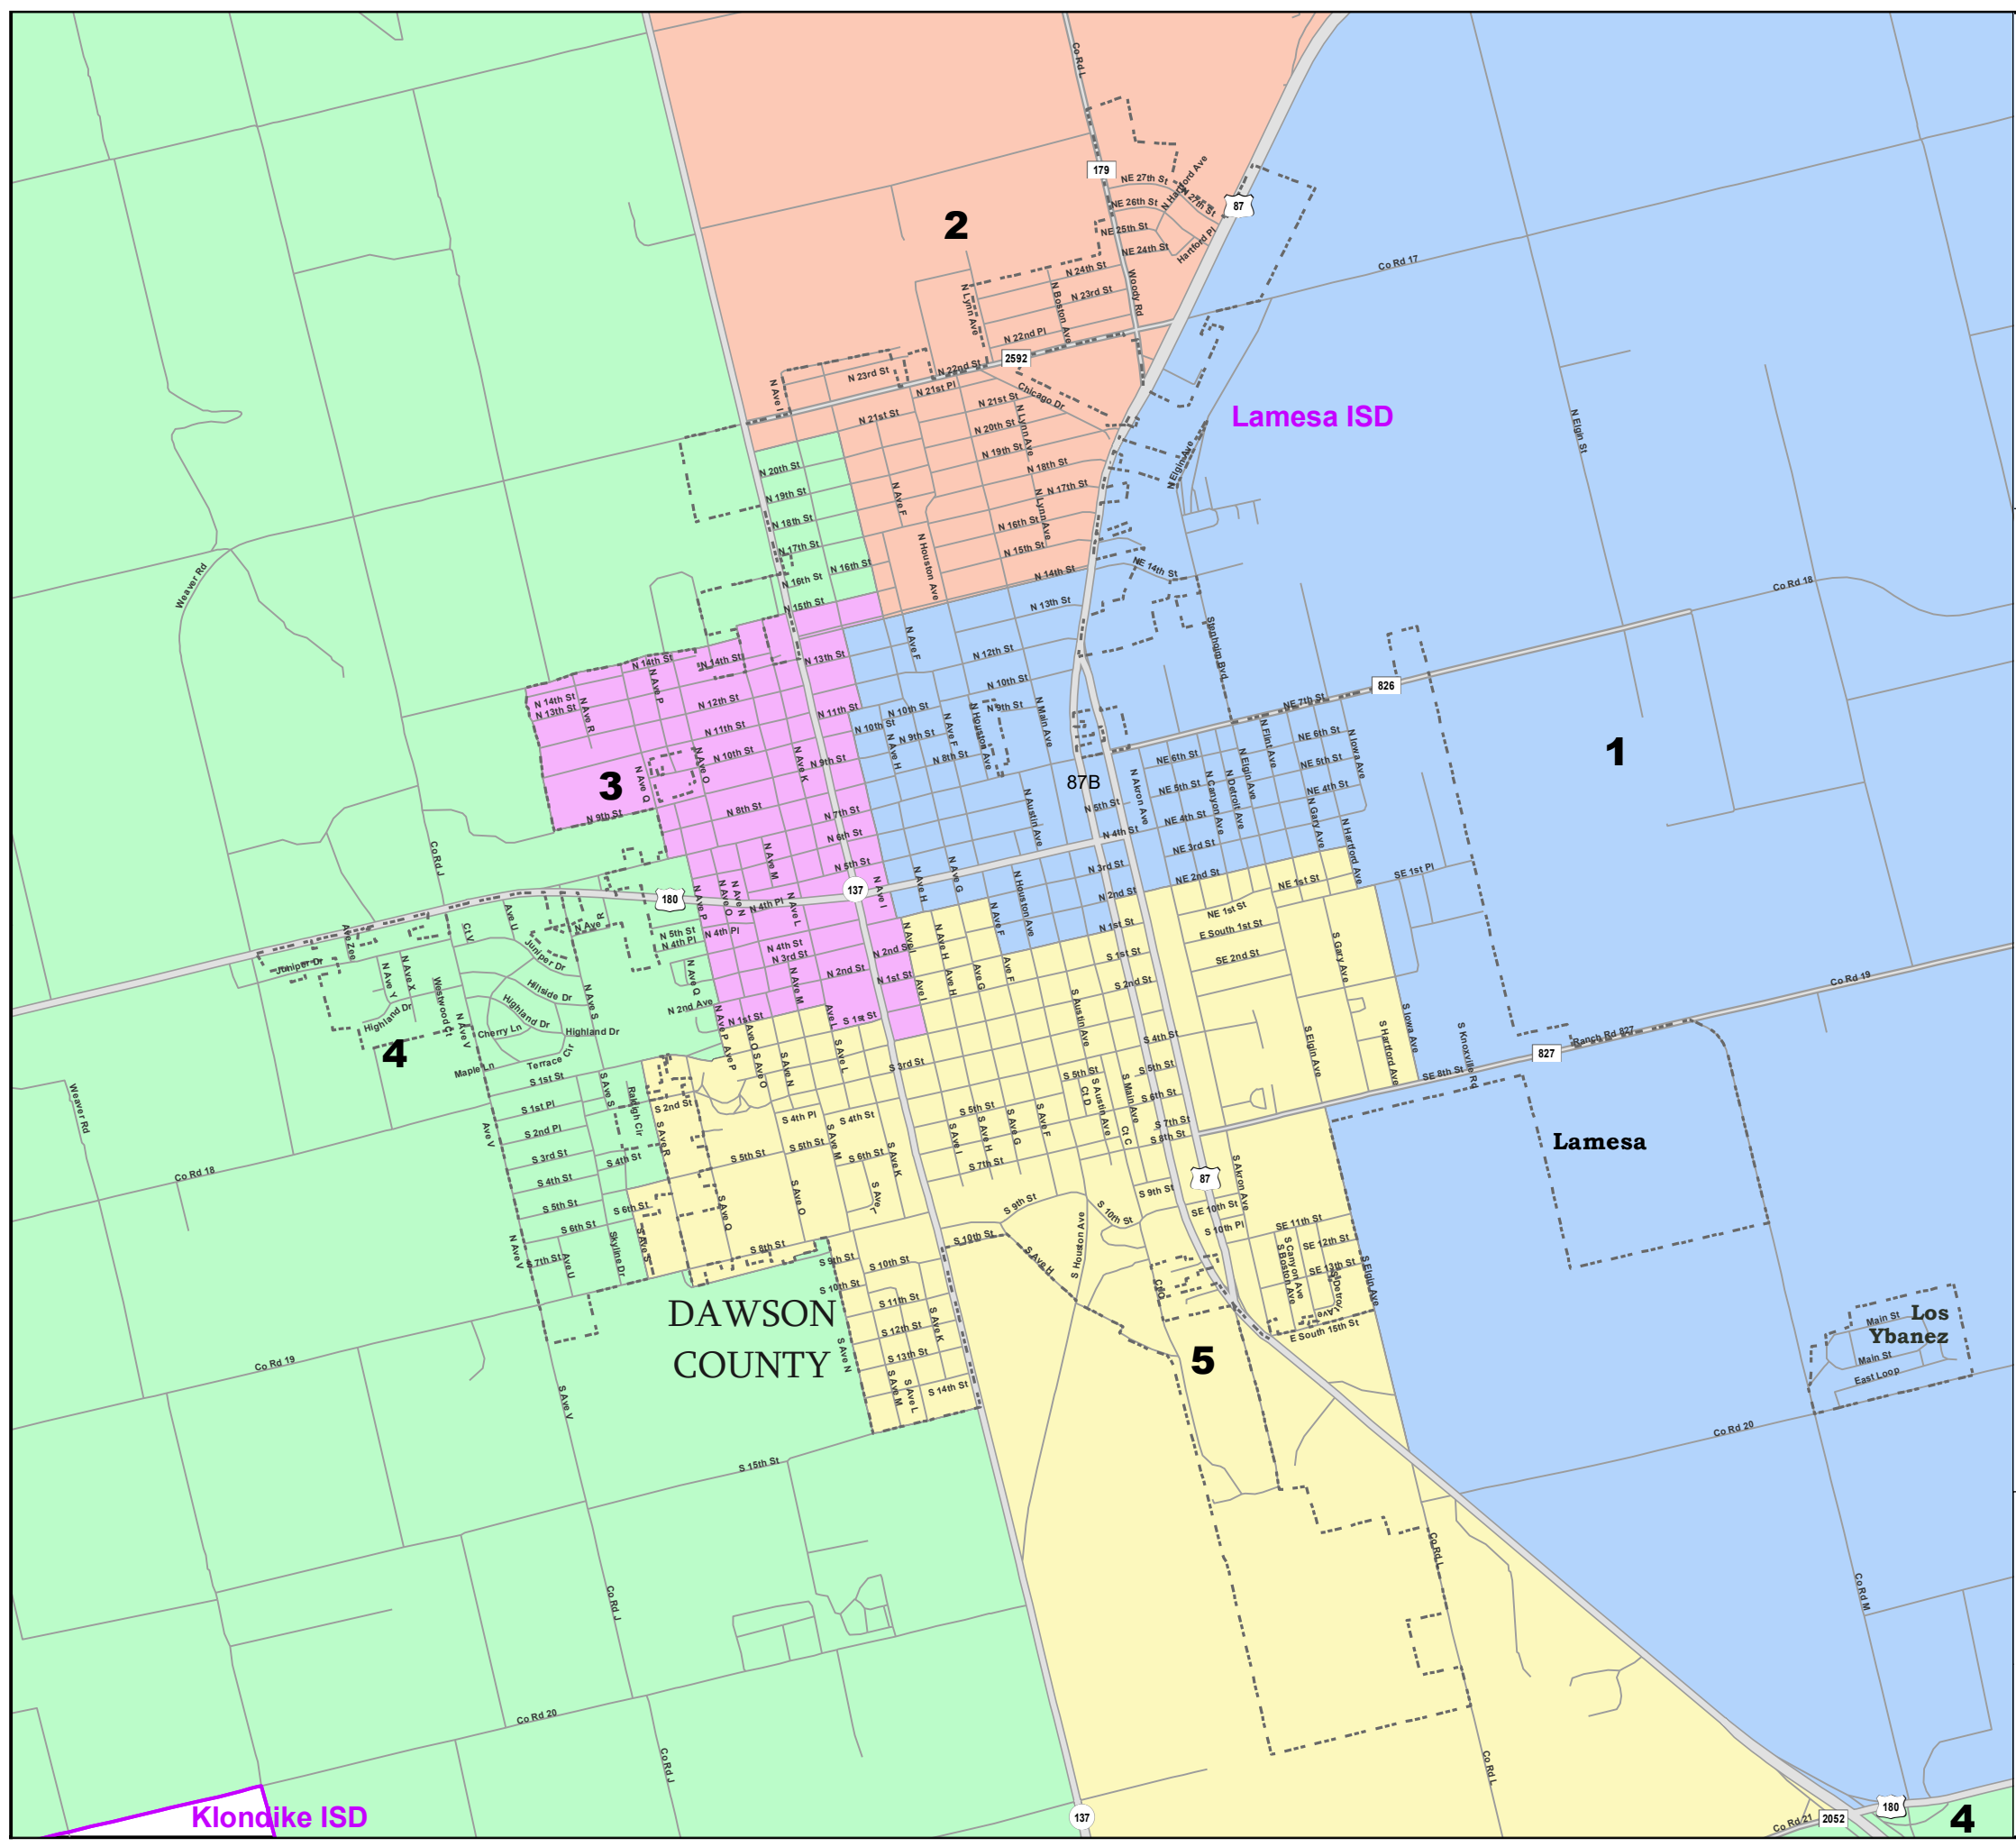

City of Lamesa

Lamesa Independent School District Board Member Districts Adopted December 16, 2021

- School Districts
- Cities
- Census Designated Places
- COUNTIES
- Lamesa ISD Single-Member Districts

Boundaries other than for legislative, congressional, or State Board of Education districts are for informational purposes only and may be approximate.

Klondike ISD

23R0378
2/21/2023

Source: Dawson County Elections; 2020 Census